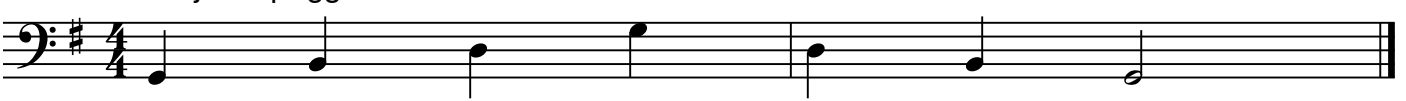

Clarksville Youth String Orchestra
Intermezzo Division - Bass
Audition Scales/Arpeggios

C Major Scale ♩ = 60

C Major Arpeggio ♩ = 60

G Major Scale ♩ = 60

G Major Arpeggio ♩ = 60

D Major Scale ♩ = 60

D Major Arpeggio ♩ = 60