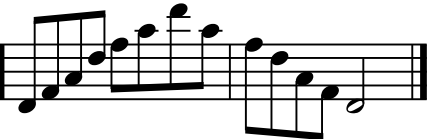

F Major Arpeggio ♩ = 60