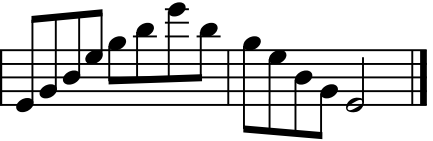

Clarksville Youth String Orchestra
Eleganza Division (returning students) - Cello
Audition Scales/Arpeggios

C Major Scale ♩ = 60

C Major Arpeggio ♩ = 60

G Major Scale ♩ = 60

G Major Arpeggio ♩ = 60

D Major Scale ♩ = 60