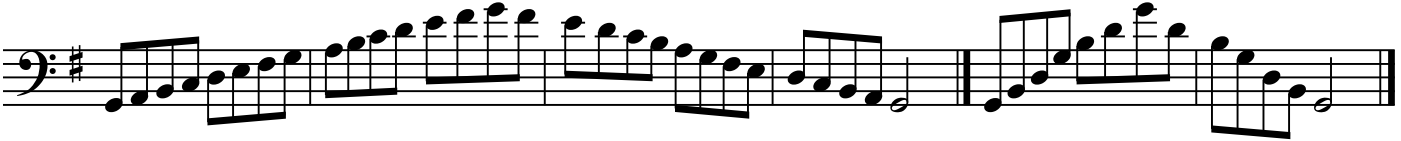

Clarksville Youth String Orchestra
Eleganza Division (returning students) - Cello
Audition Scales/Arpeggios

C Major Scale ♩ = 60

C Major Arpeggio ♩ = 60

G Major Scale ♩ = 60

G Major Arpeggio ♩ = 60

D Major Scale ♩ = 60